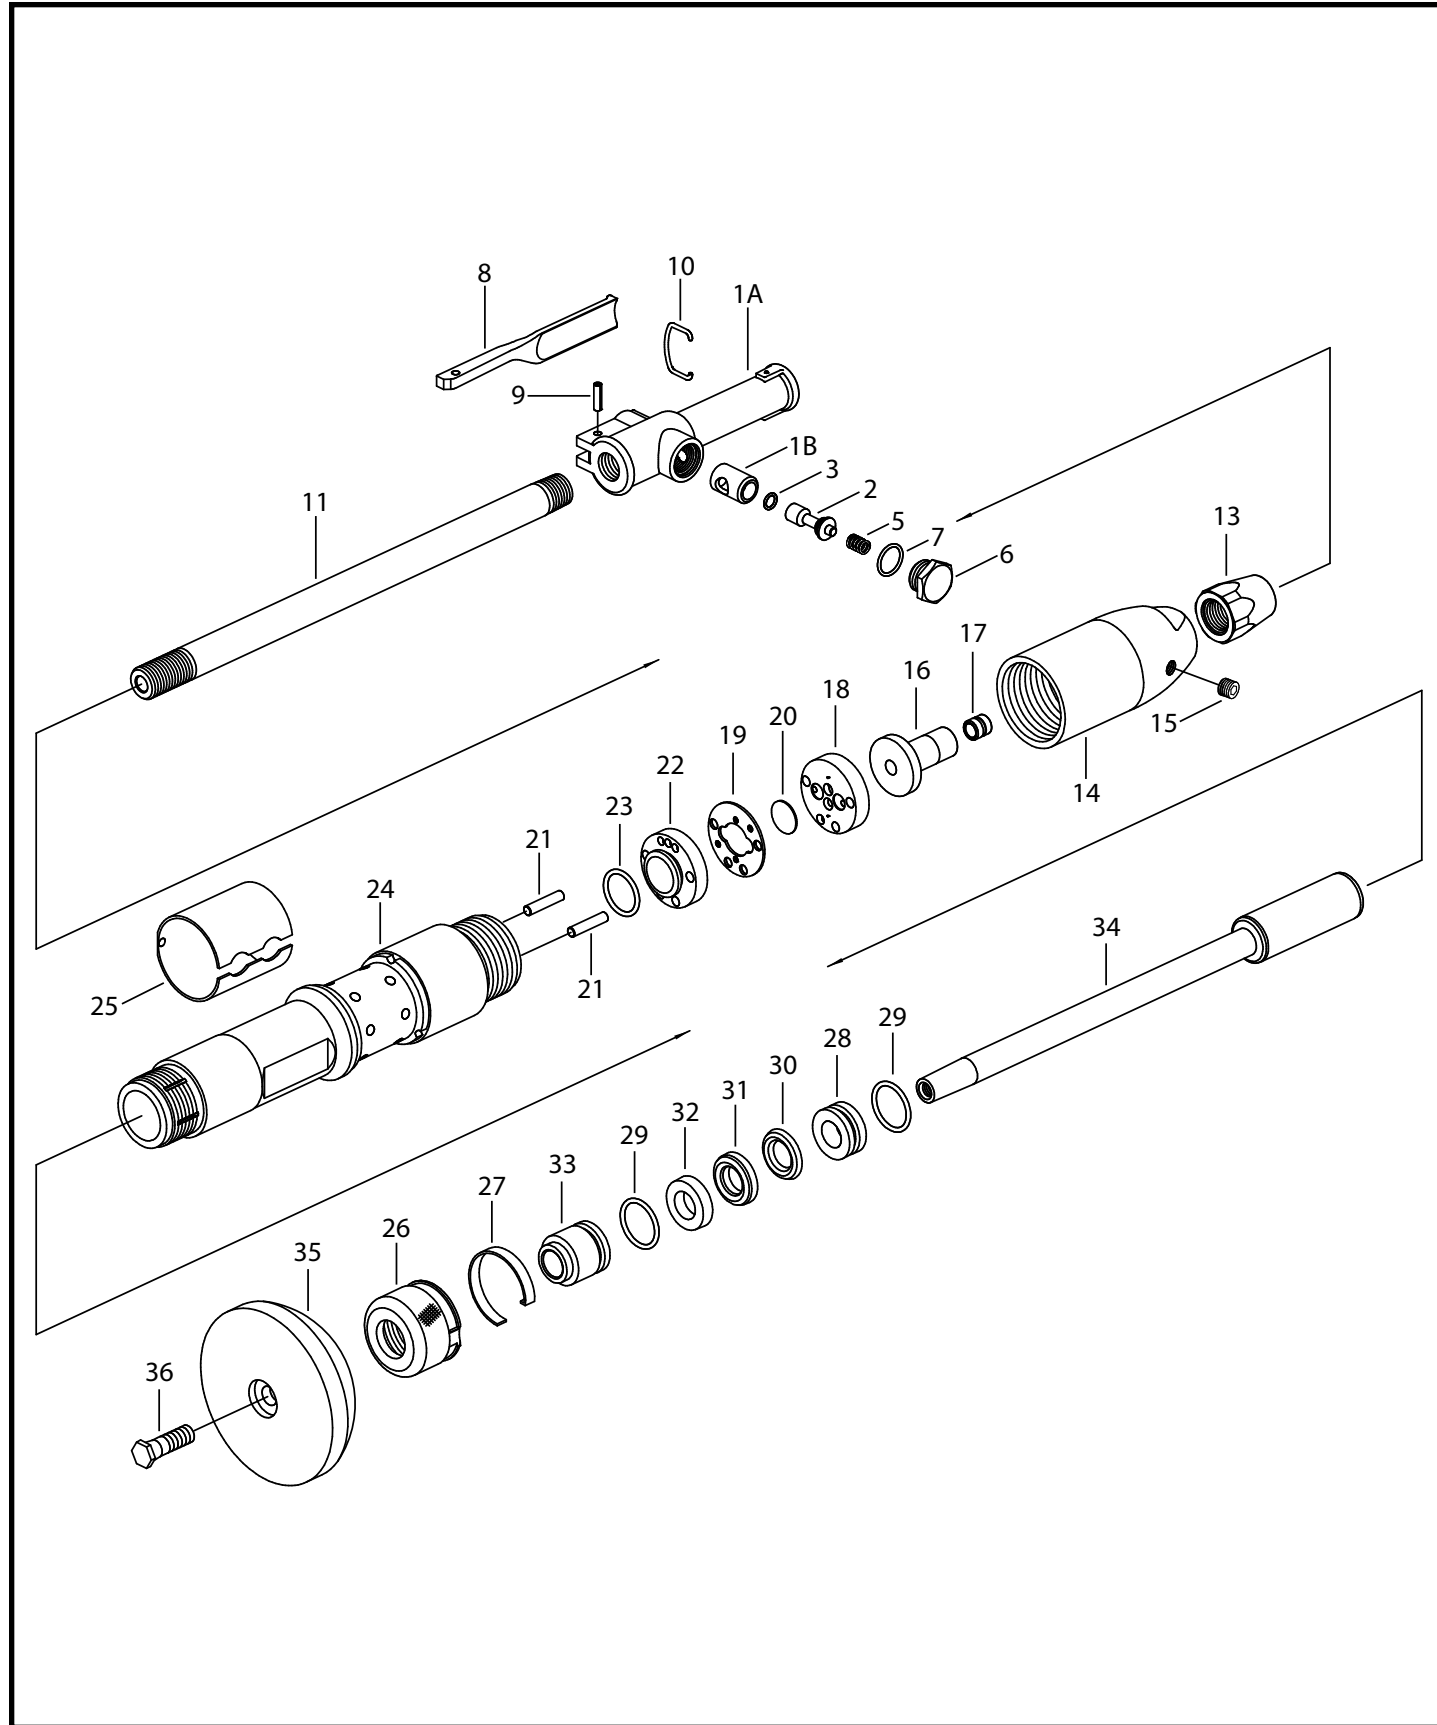

Toku Jet-06 Tamper

Toku Jet-06 Tamper

Index	Tamco	Harper	Thor	Kent	Description
1	41060145A	49701			Handle CP (Incl. Index # 1A and 1B)
1A	410601450				Handle Bare
1B	410601090	49705		K00603	Throttle Valve Bushing
2	410601080	49706			Throttle Valve
3	131108008	49707			O-Ring (P-10)
5	130801078	49708			Throttle Valve Spring
6	134905020	49709			Throttle Valve Cap
7	131101020	49735			O-Ring (P-22)
8	410601110	49702		K00604	Throttle Lever
9	130606022	49703		K00605	Spring Pin (6 x 22)
10	130801079	49704		K09648	Throttle Lever Ring
11	410601541	49710	94541	K04410	Connecting Pipe (NPS 3/4)
13	410601550	49711	94542	K04258	Connecting Pipe Lock Nut
14	410601031	49764	94545	K04271	Cylinder Cap (NPS 3/4)
15	134903002	49755	80939	K04282	Plug (NPTF 1/4)
16	410601040			K04292	Cylinder Cap Bushing
17	410601590	49715	94543	K04259	Oil Feeder
18	410601260	49716	95488	K04268	Upper Valve Plate
19	410601280	49719	94547	K04261	Center Valve Plate
20	410601150	49720	1018	K04500	Valve
21	130401092	49721	75439	K04280	Valve Knock Pin
22	410601270	49717	94546	K04260	Lower Valve Block
23	131101033	49718	94550	K01171	O-Ring (P-32)
24	410601010	49722	94552	K04272	Cylinder
25	410601601	49723	94553	K04263	Exhaust Deflector
26	410601610	49730	94554	K04264	Packing Nut
27	410601620	49731	75431	K04279	Lock Retainer
28	410601320	49724	94555		Inner Bushing (Upper)
29	131101035	49725	91492	K01114	O-Ring (P-35)
30	136101034	49726			Packing (Upper) Thin
31	136101035	49727			Packing (Center) Thick
32	136101036	49728			Packing (Lower) Flat
33	410601330	49729	91489		Outer Bushing
34	410601290	49732	94557	K04266	Piston
35	410601650			K04316	Butt (Iron)
36	410601630	49734	94558	K04267	Clamp Screw 1/2" - 13 Thread
37	41060145D	49740	94540		Handle Assy (Incl. Index # 1,2,3,5,6,7,8,9, and 10)
(11)	410601540				Connecting Pipe (NPT 3/4: Old Type)
(14)	410601030	49712			Cylinder Cap (NPT 3/4: Old Type)
	41060130D	49741, 49743	91491	K04287	Packing CP (Incl. Index # 30,31, and 32)